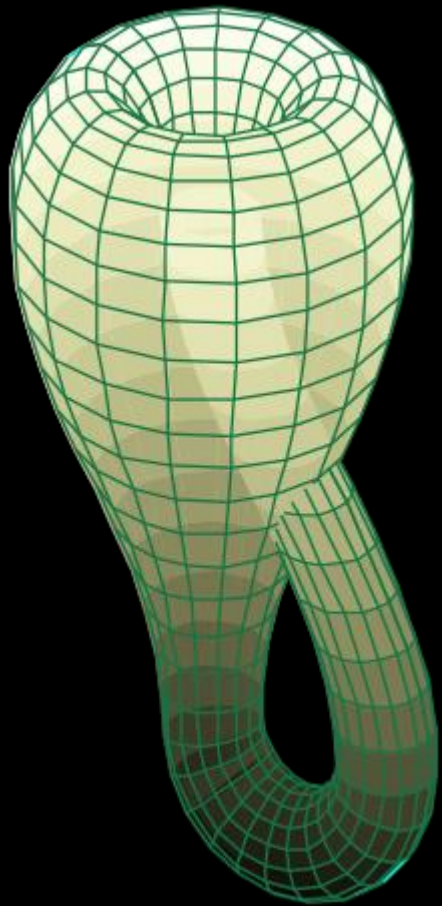

Exploring Shapes With Curvahedra

Some interesting topology and
shapes made with Curvahedra.

www.curvahedra.com

[@curvahedra](https://www.instagram.com/curvahedra)

abedra

Torus

Mobius Strip

Klein Bottle

Trefoil Knot

What's Next?

Boy's Surface.... A bit tricky. Can you help?

If you make something cool with Curvahedra this weekend, please either find and show me or tweet me a picture! - @theclairodactyl